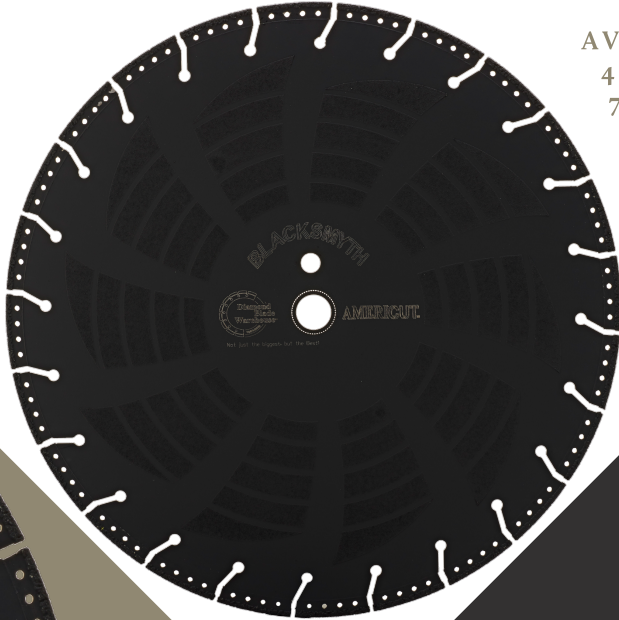

# AMERICUT

B L A C K S M Y T H

AVAILABLE SIZES

4" - 4.5" - 5" - 6"

7" - 8" - 9" - 10"

12" - 14" - 16"

18" - 20"

ENGINEERED TO  
SAFELY AND  
EFFICIENTLY CUT  
METAL

SUPERIOR PERFORMANCE

ON:

METAL

ANGLE IRON

CAST IRON

DUCTILE IRON

REBAR

DEMOLITION

OUTLASTS ROUGHLY  
70 ABRASIVE BLADES  
VACUUM BRAZED  
DIAMOND TECHNOLOGY  
COBALT STEEL CORE  
DESIGNED FOR  
GRINDERS, HANDHELD,  
OR TABLE SAWS

(800) 325-2337

WWW.DIAMONDBLADEWAREHOUSE.COM

**AMERICUT™**  
GET MORE OUT OF EVERY CUT.